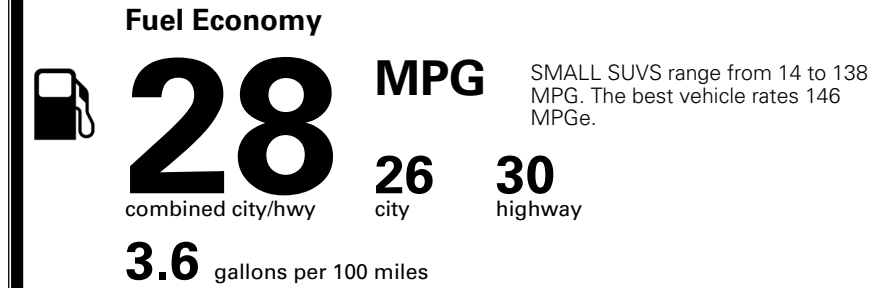

TOTAL ADDITIONAL WEIGHT: 13.7

EPA DOT Fuel Economy and Environment

Gasoline Vehicle

You spend
\$250
 more in fuel costs
 over 5 years
 compared to the
 average new vehicle.

Annual fuel cost
\$1,650

Actual results will vary for many reasons, including driving conditions and how you drive and maintain your vehicle. The average new vehicle gets 29 MPG and costs \$8,000 to fuel over 5 years. Cost estimates are based on 15,000 miles per year at \$ 3.10 per gallon. MPGe is miles per gasoline gallon equivalent. Vehicle emissions are a significant cause of climate change and smog.