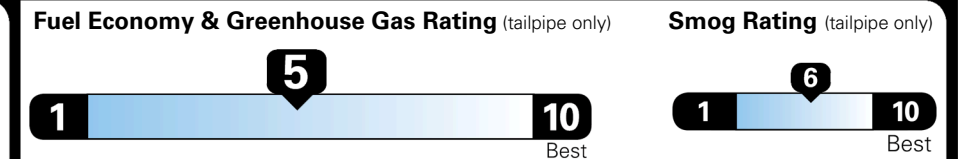

EPA DOT Fuel Economy and Environment

Gasoline Vehicle

Fuel Economy
26 MPG
combined city/hwy
24 MPG
city
30 MPG
highway
3.8 gallons per 100 miles

SMALL SUVs range from 14 to 138 MPG. The best vehicle rates 146 MPGe.

You spend $1,000 more in fuel costs over 5 years compared to the average new vehicle.

Annual fuel cost $1,800