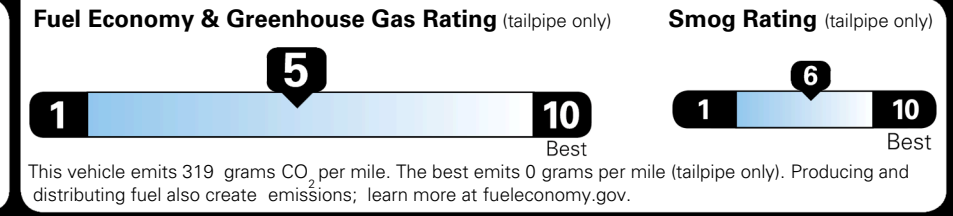

Actual results will vary for many reasons, including driving conditions and how you drive and maintain your vehicle. The average new vehicle gets 29 MPG and costs $8,000 to fuel over 5 years. Cost estimates are based on 15,000 miles per year at $ 3.10 per gallon. MPGe is miles per gasoline gallon equivalent. Vehicle emissions are a significant cause of climate change and smog.

fueleconomy.gov
Calculate personalized estimates and compare vehicles

GOVERNMENT 5-STAR SAFETY RATINGS

Overall Vehicle Score	Not Rated	
Based on the combined rating of frontal, side and rollover. Should ONLY be compared to other vehicles of similar size and weight.		
Frontal Crash	Driver	Not Rated
	Passenger	Not Rated
Based on the risk of injury in a frontal impact. Should ONLY be compared to other vehicles of similar size and weight.		
Side Crash	Front seat	Not Rated
	Rear seat	Not Rated
Star ratings based on the risk of injury in a side impact.		
Rollover	Not Rated	
Star ratings based on the risk of rollover in a single-vehicle crash.		

Star ratings range from 1 to 5 stars (★★★★★) with 5 being the highest.
Source: National Highway Traffic Safety Administration (NHTSA).
www.safercar.gov or 1-888-327-4236

Manufacturer's suggested retail price includes Manufacturer's recommended pre-delivery service. License and title fees, state and local taxes and other dealer installed options and accessories are not included in the manufacturer's suggested retail price.

PARTS CONTENT INFORMATION

FOR VEHICLES IN THIS CAR LINE U.S./CANADIAN PARTS CONTENT: 0 %

MAJOR SOURCES OF FOREIGN PARTS: KOREA: 90%

NOTE: PARTS CONTENT DOES NOT INCLUDE FINAL ASSEMBLY, DISTRIBUTION, OR OTHER NON-PARTS COSTS.

FOR THIS VEHICLE FINAL ASSEMBLY POINT: GWANGJU, KOREA

COUNTRY OF ORIGIN ENGINE (MOTOR): KOREA
TRANSMISSION: KOREA