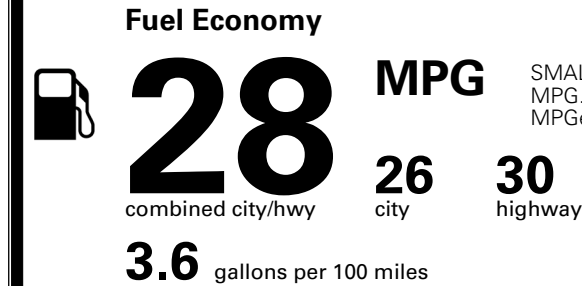

\$ 28,310.00

INLAND FREIGHT AND HANDLING

\$ 1,495.00

TOTAL MANUFACTURER'S SUGGESTED RETAIL PRICE ▶

\$ 29,805.00

TOTAL ADDITIONAL WEIGHT: 7.2

*Additional terms and conditions apply.

**Kia Connect may be currently unavailable for some Model Year 2022 and newer vehicles sold or purchased in Massachusetts; please see owners.kia.com for more information.

EPA DOT Fuel Economy and Environment

Gasoline Vehicle

SMALL SUVs range from 14 to 138 MPG. The best vehicle rates 146 MPGe.

You spend \$250 more in fuel costs over 5 years compared to the average new vehicle.