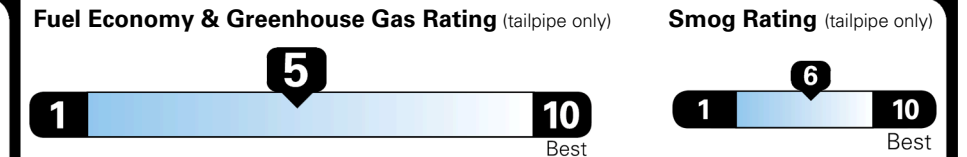

This vehicle emits 319 grams CO₂ per mile. The best emits 0 grams per mile (tailpipe only). Producing and distributing fuel also create emissions; learn more at fueleconomy.gov.

Actual results will vary for many reasons, including driving conditions and how you drive and maintain your vehicle. The average new vehicle gets 29 MPG and costs $8,000 to fuel over 5 years. Cost estimates are based on 15,000 miles per year at $ 3.10 per gallon. MPGe is miles per gasoline gallon equivalent. Vehicle emissions are a significant cause of climate change and smog.

fueleconomy.gov

Calculate personalized estimates and compare vehicles

GOVERNMENT 5-STAR SAFETY RATINGS

Overall Vehicle Score Not Rated

Based on the combined rating of frontal, side and rollover. Should ONLY be compared to other vehicles of similar size and weight.

Frontal Driver Not Rated

Crash Passenger Not Rated

Based on the risk of injury in a frontal impact. Should ONLY be compared to other vehicles of similar size and weight.

Side Front seat Not Rated

Crash Rear seat Not Rated

Star ratings based on the risk of injury in a side impact.

Rollover Not Rated

Star ratings based on the risk of rollover in a single-vehicle crash.

Star ratings range from 1 to 5 stars (★★★★★) with 5 being the highest.

Source: National Highway Traffic Safety Administration (NHTSA).

www.safercar.gov or 1-888-327-4236

Manufacturer's suggested retail price includes Manufacturer's recommended pre-delivery service. License and title fees, state and local taxes and other dealer installed options and accessories are not included in the manufacturer's suggested retail price.

PARTS CONTENT INFORMATION

FOR VEHICLES IN THIS CAR LINE U.S./CANADIAN PARTS CONTENT: 0 %

MAJOR SOURCES OF FOREIGN PARTS: KOREA: 90%

NOTE: PARTS CONTENT DOES NOT INCLUDE FINAL ASSEMBLY, DISTRIBUTION, OR OTHER NON-PARTS COSTS.

FOR THIS VEHICLE FINAL ASSEMBLY POINT: GWANGJU, KOREA

COUNTRY OF ORIGIN

ENGINE (MOTOR): KOREA

TRANSMISSION: KOREA