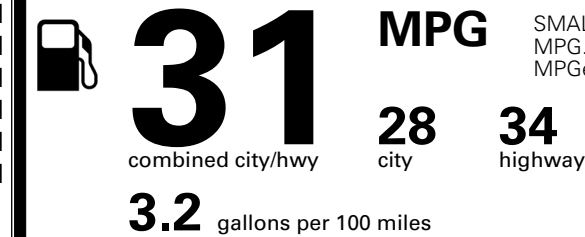

TOTAL ADDITIONAL WEIGHT: 5.8

*Additional terms and conditions apply.

**Kia Connect may be currently unavailable for some Model Year 2022 and newer vehicles sold or purchased in Massachusetts; please see owners.kia.com for more information.

EPA DOT Fuel Economy and Environment

Gasoline Vehicle

Fuel Economy

SMALL SUVs range from 14 to 125 MPG. The best vehicle rates 146 MPGe.

You save
\$500

in fuel costs
 over 5 years
 compared to the
 average new vehicle.