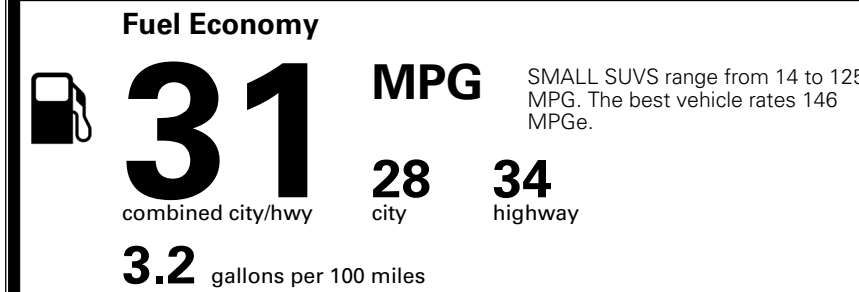

WARRANTY
10 Year/100,000 Mile Limited Powertrain Warranty
5 Year/60,000 Mile Limited Basic Warranty
5 Year/60,000 Mile Roadside Assistance

MANUFACTURER'S SUGGESTED RETAIL PRICE ▶

COMPARE EX FWD FEATURES

Added to/in place of standard S FWD features
- 10.25" Instrument Display
- SynTex Seating Material
- Heated Front Seats
- Power Driver's Seat w/ Power Lumbar
- Dual Illuminated Vanity Mirrors
- Wireless Phone Charger
- Parking Distance Warning - Reverse

ADDITIONAL INSTALLED EQUIPMENT:
(In addition to or in place of standard features)
Carpeted Floor Mats

$ 26,490.00

Included
Included
Included
Included
Included
Included
Included

$200.00

MSRP INCLUDING OPTIONS

$ 26,690.00

INLAND FREIGHT AND HANDLING

$ 1,495.00

TOTAL MANUFACTURER'S SUGGESTED RETAIL PRICE ▶

$ 28,185.00

TOTAL ADDITIONAL WEIGHT: 5.8

*Additional terms and conditions apply.
**Kia Connect may be currently unavailable for some Model Year 2022 and newer vehicles sold or purchased in Massachusetts; please see owners.kia.com for more information.
NOTE: When you purchase this vehicle, Kia America, Inc. collects personal information you provide to the dealership. For information on our collection and use of personal information and your rights, please see our Privacy Policy on www.kia.com.

EPA DOT Fuel Economy and Environment

Gasoline Vehicle

You save $500
in fuel costs over 5 years compared to the average new vehicle.

Annual fuel cost $1,600