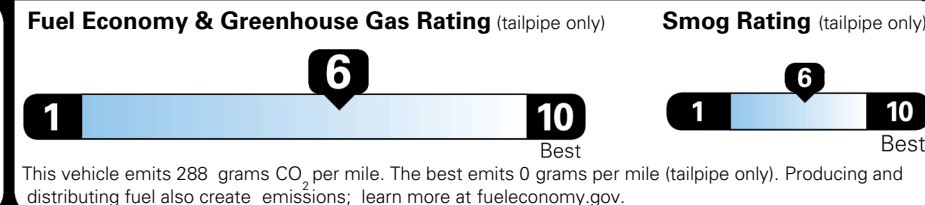

EPA DOT Fuel Economy and Environment

Gasoline Vehicle

You save \$500
 in fuel costs over 5 years compared to the average new vehicle.

Annual fuel cost \$1,600

Actual results will vary for many reasons, including driving conditions and how you drive and maintain your vehicle. The average new vehicle gets 29 MPG and costs \$8,500 to fuel over 5 years. Cost estimates are based on 15,000 miles per year at \$ 3.30 per gallon. MPGe is miles per gasoline gallon equivalent. Vehicle emissions are a significant cause of climate change and smog.