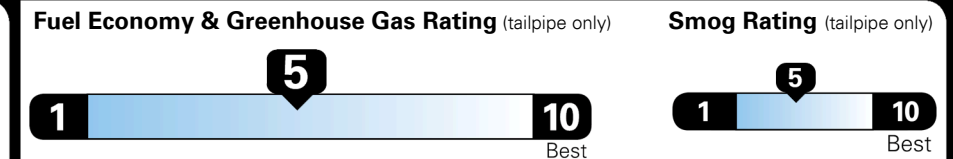

This vehicle emits 343 grams CO₂ per mile. The best emits 0 grams per mile (tailpipe only). Producing and distributing fuel also create emissions; learn more at fueleconomy.gov.

Actual results will vary for many reasons, including driving conditions and how you drive and maintain your vehicle. The average new vehicle gets 28 MPG and costs $9,750 to fuel over 5 years. Cost estimates are based on 15,000 miles per year at $ 3.60 per gallon. MPGe is miles per gasoline gallon equivalent. Vehicle emissions are a significant cause of climate change and smog.

fueleconomy.gov

Calculate personalized estimates and compare vehicles

GOVERNMENT 5-STAR SAFETY RATINGS

Overall Vehicle Score ★ ★ ★ ★ ★

Based on the combined rating of frontal, side and rollover. Should ONLY be compared to other vehicles of similar size and weight.

Frontal Driver ★ ★ ★ ★ ★

Crash Passenger ★ ★ ★ ★ ★

Based on the risk of injury in a frontal impact. Should ONLY be compared to other vehicles of similar size and weight.

Side Front seat ★ ★ ★ ★ ★

Crash Rear seat ★ ★ ★ ★ ★

Star ratings based on the risk of injury in a side impact.

Rollover ★ ★ ★ ★ ★

Star ratings based on the risk of rollover in a single-vehicle crash.

Star ratings range from 1 to 5 stars (★★★★★) with 5 being the highest.

Source: National Highway Traffic Safety Administration (NHTSA).

www.safercar.gov or 1-888-327-4236

Manufacturer's suggested retail price includes Manufacturer's recommended pre-delivery service. License and title fees, state and local taxes and other dealer installed options and accessories are not included in the manufacturer's suggested retail price.

PARTS CONTENT INFORMATION

FOR VEHICLES IN THIS CAR LINE U.S./CANADIAN PARTS CONTENT: 4 %

MAJOR SOURCES OF FOREIGN PARTS: KOREA: 85%

NOTE: PARTS CONTENT DOES NOT INCLUDE FINAL ASSEMBLY, DISTRIBUTION, OR OTHER NON-PARTS COSTS.

FOR THIS VEHICLE FINAL ASSEMBLY POINT: GWANGJU, KOREA

COUNTRY OF ORIGIN

ENGINE (MOTOR): KOREA

TRANSMISSION: KOREA