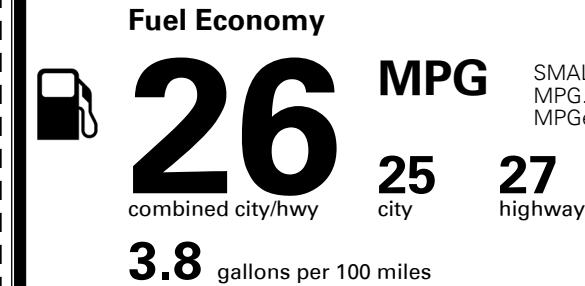

EPA DOT Fuel Economy and Environment

Gasoline Vehicle

SMALL SUVs range from 14 to 123 MPG. The best vehicle rates 140 MPGe.

You spend $750 more in fuel costs over 5 years
compared to the average new vehicle.

Annual fuel cost $2,100