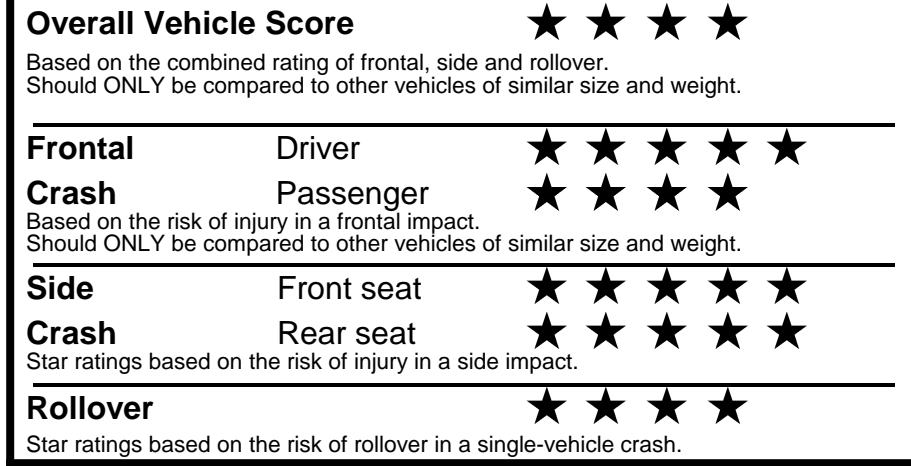

fueleconomy.gov

Calculate personalized estimates and compare vehicles

GOVERNMENT 5-STAR SAFETY RATINGS

Star ratings range from 1 to 5 stars (★★★★★) with 5 being the highest.
 Source: National Highway Traffic Safety Administration (NHTSA).
www.safercar.gov or 1-888-327-4236