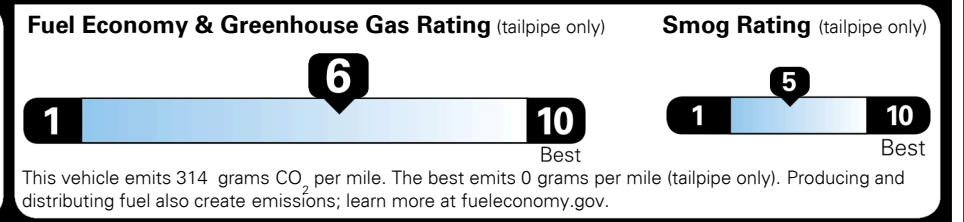

TOTAL ADDITIONAL WEIGHT: 5.8

EPA DOT Fuel Economy and Environment

Gasoline Vehicle

You save \$500
 in fuel costs over 5 years compared to the average new vehicle.

Annual fuel cost \$1,200

Actual results will vary for many reasons, including driving conditions and how you drive and maintain your vehicle. The average new vehicle gets 27 MPG and costs \$6,500 to fuel over 5 years. Cost estimates are based on 15,000 miles per year at \$ 2.35 per gallon. MPGe is miles per gasoline gallon equivalent. Vehicle emissions are a significant cause of climate change and smog.