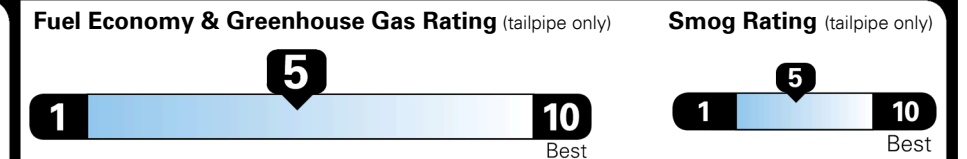

This vehicle emits 407 grams CO₂ per mile. The best emits 0 grams per mile (tailpipe only). Producing and distributing fuel also create emissions; learn more at fueleconomy.gov.

Actual results will vary for many reasons, including driving conditions and how you drive and maintain your vehicle. The average new vehicle gets 27 MPG and costs $6,500 to fuel over 5 years. Cost estimates are based on 15,000 miles per year at $ 2.35 per gallon. MPGe is miles per gasoline gallon equivalent. Vehicle emissions are a significant cause of climate change and smog.

fueleconomy.gov

Calculate personalized estimates and compare vehicles

GOVERNMENT 5-STAR SAFETY RATINGS

Overall Vehicle Score Not Rated

Based on the combined rating of frontal, side and rollover.
Should ONLY be compared to other vehicles of similar size and weight.

Frontal Driver Not Rated

Crash Passenger Not Rated

Based on the risk of injury in a frontal impact.
Should ONLY be compared to other vehicles of similar size and weight.

Side Front seat Not Rated

Crash Rear seat Not Rated

Star ratings based on the risk of injury in a side impact.

Rollover Not Rated

Star ratings based on the risk of rollover in a single-vehicle crash.

Star ratings range from 1 to 5 stars (★★★★★) with 5 being the highest.

Source: National Highway Traffic Safety Administration (NHTSA).

www.safercar.gov or 1-888-327-4236

Manufacturer's suggested retail price includes Manufacturer's recommended pre-delivery service. License and title fees, state and local taxes and other dealer installed options and accessories are not included in the manufacturer's suggested retail price.

PARTS CONTENT INFORMATION

FOR VEHICLES IN THIS CAR LINE U.S./CANADIAN PARTS CONTENT: 0 %

MAJOR SOURCES OF FOREIGN PARTS: KOREA: 95%

NOTE: PARTS CONTENT DOES NOT INCLUDE FINAL ASSEMBLY, DISTRIBUTION, OR OTHER NON-PARTS COSTS.

FOR THIS VEHICLE FINAL ASSEMBLY POINT: SOHARI, KOREA

COUNTRY OF ORIGIN

ENGINE (MOTOR): KOREA

TRANSMISSION: KOREA