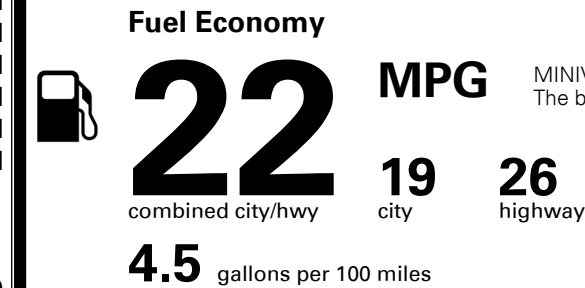

MSRP INCLUDING OPTIONS

\$ 34,995.00

INLAND FREIGHT AND HANDLING

\$ 1,255.00

TOTAL MANUFACTURER'S SUGGESTED RETAIL PRICE ▶

\$ 36,250.00

*Additional terms and conditions apply.

**Kia Connect may be currently unavailable for Model Year 2022 and newer vehicles sold or purchased in Massachusetts; please see owners.kia.com for updates on availability.

TOTAL ADDITIONAL WEIGHT: 11.4

EPA DOT Fuel Economy and Environment

Gasoline Vehicle

MINIVAN range from 20 to 48 MPG.
 The best vehicle rates 142 MPGe.

You spend \$1,500 more in fuel costs over 5 years compared to the average new vehicle.