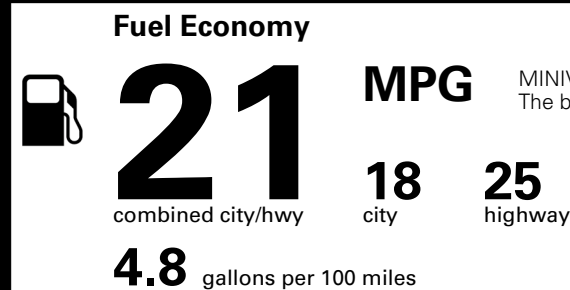

MSRP INCLUDING OPTIONS \$ 42,370.00

INLAND FREIGHT AND HANDLING \$ 1,545.00

TOTAL MANUFACTURER'S SUGGESTED RETAIL PRICE ▶ \$ 43,915.00

TOTAL ADDITIONAL WEIGHT: 11.4

*Additional terms and conditions apply.
 **Kia Connect may be currently unavailable for some Model Year 2022 and newer vehicles sold or purchased in Massachusetts; please see owners.kia.com for more information.
 NOTE: When you purchase this vehicle, Kia America, Inc. collects personal information you provide to the dealership. For information on our collection and use of personal information and your rights, please see our Privacy Policy on www.kia.com.

EPA DOT Fuel Economy and Environment

Gasoline Vehicle

MINIVANS range from 20 to 83 MPG. The best vehicle rates 146 MPGe.

You spend \$3,250 more in fuel costs over 5 years compared to the average new vehicle.