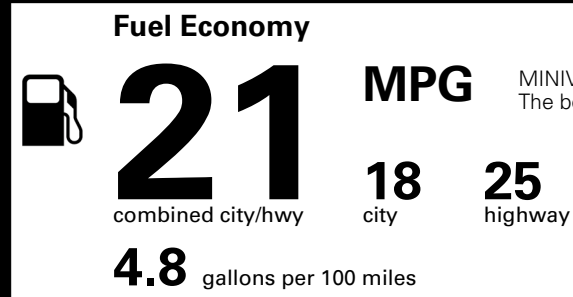

MSRP INCLUDING OPTIONS \$ 42,370.00

INLAND FREIGHT AND HANDLING \$ 1,545.00

TOTAL MANUFACTURER'S SUGGESTED RETAIL PRICE ▶ \$ 43,915.00

TOTAL ADDITIONAL WEIGHT: 11.4

*Additional terms and conditions apply.
 **Kia Connect may be currently unavailable for some Model Year 2022 and newer vehicles sold or purchased in Massachusetts; please see owners.kia.com for more information.
 NOTE: When you purchase this vehicle, Kia America, Inc. collects personal information you provide to the dealership. For information on our collection and use of personal information and your rights, please see our Privacy Policy on www.kia.com.

EPA DOT Fuel Economy and Environment

Gasoline Vehicle

MINIVANS range from 20 to 83 MPG. The best vehicle rates 146 MPGe.

You spend \$3,250 more in fuel costs over 5 years compared to the average new vehicle.