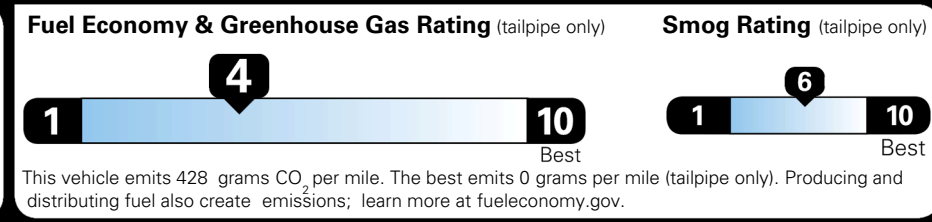

Actual results will vary for many reasons, including driving conditions and how you drive and maintain your vehicle. The average new vehicle gets 29 MPG and costs $8,500 to fuel over 5 years. Cost estimates are based on 15,000 miles per year at $ 3.30 per gallon. MPGe is miles per gasoline gallon equivalent. Vehicle emissions are a significant cause of climate change and smog.

fueleconomy.gov
Calculate personalized estimates and compare vehicles

GOVERNMENT 5-STAR SAFETY RATINGS

Overall Vehicle Score		Not Rated
Based on the combined rating of frontal, side and rollover. Should ONLY be compared to other vehicles of similar size and weight.		
Frontal	Driver	★★★★★
Crash	Passenger	★★★★
Based on the risk of injury in a frontal impact. Should ONLY be compared to other vehicles of similar size and weight.		
Side	Front seat	Not Rated
Crash	Rear seat	Not Rated
Star ratings based on the risk of injury in a side impact.		
Rollover		★★★★
Star ratings based on the risk of rollover in a single-vehicle crash.		

Star ratings range from 1 to 5 stars (★★★★★) with 5 being the highest.
Source: National Highway Traffic Safety Administration (NHTSA).
www.safercar.gov or 1-888-327-4236

Manufacturer's suggested retail price includes Manufacturer's recommended pre-delivery service. License and title fees, state and local taxes and other dealer installed options and accessories are not included in the manufacturer's suggested retail price.

PARTS CONTENT INFORMATION

FOR VEHICLES IN THIS CAR LINE U.S./CANADIAN PARTS CONTENT: 2 %

MAJOR SOURCES OF FOREIGN PARTS: KOREA: 95%

NOTE: PARTS CONTENT DOES NOT INCLUDE FINAL ASSEMBLY, DISTRIBUTION, OR OTHER NON-PARTS COSTS.

FOR THIS VEHICLE FINAL ASSEMBLY POINT: GWANGMYEONG, KOREA

COUNTRY OF ORIGIN ENGINE (MOTOR): KOREA
TRANSMISSION: KOREA