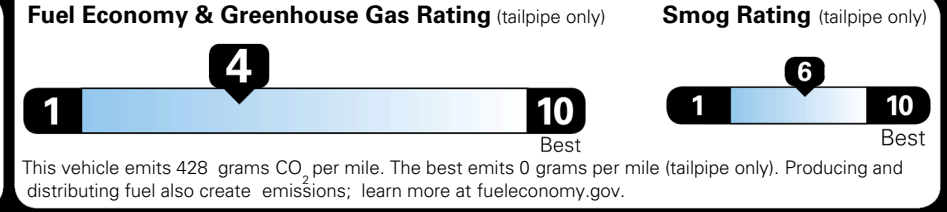

Actual results will vary for many reasons, including driving conditions and how you drive and maintain your vehicle. The average new vehicle gets 29 MPG and costs $8,500 to fuel over 5 years. Cost estimates are based on 15,000 miles per year at $ 3.30 per gallon. MPGe is miles per gasoline gallon equivalent. Vehicle emissions are a significant cause of climate change and smog.

fueleconomy.gov
Calculate personalized estimates and compare vehicles

Smartphone QR Code

GOVERNMENT 5-STAR SAFETY RATINGS

Overall Vehicle Score	Not Rated	
Based on the combined rating of frontal, side and rollover. Should ONLY be compared to other vehicles of similar size and weight.		
Frontal Crash	Driver	★★★★★
	Passenger	★★★★
Based on the risk of injury in a frontal impact. Should ONLY be compared to other vehicles of similar size and weight.		
Side Crash	Front seat	Not Rated
	Rear seat	Not Rated
Star ratings based on the risk of injury in a side impact.		
Rollover		★★★★
Star ratings based on the risk of rollover in a single-vehicle crash.		

Star ratings range from 1 to 5 stars (★★★★★) with 5 being the highest.
Source: National Highway Traffic Safety Administration (NHTSA).
www.safercar.gov or 1-888-327-4236

Manufacturer's suggested retail price includes Manufacturer's recommended pre-delivery service. License and title fees, state and local taxes and other dealer installed options and accessories are not included in the manufacturer's suggested retail price.

PARTS CONTENT INFORMATION

FOR VEHICLES IN THIS CAR LINE U.S./CANADIAN PARTS CONTENT: 2 %

MAJOR SOURCES OF FOREIGN PARTS: KOREA: 95%

NOTE: PARTS CONTENT DOES NOT INCLUDE FINAL ASSEMBLY, DISTRIBUTION, OR OTHER NON-PARTS COSTS.

FOR THIS VEHICLE FINAL ASSEMBLY POINT: GWANGMYEONG, KOREA

COUNTRY OF ORIGIN ENGINE (MOTOR): KOREA
TRANSMISSION: KOREA