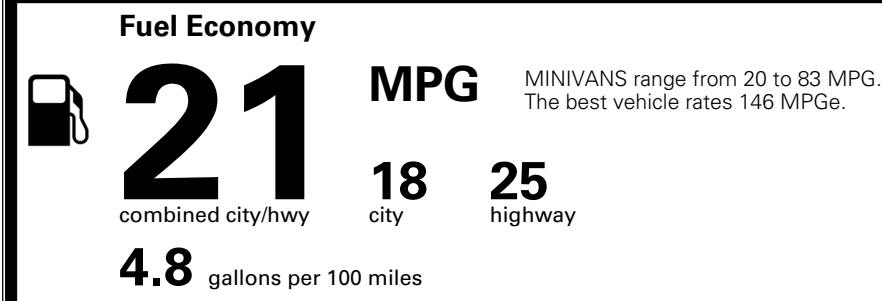

TOTAL ADDITIONAL WEIGHT: 11.4

\$ 41,590.00

Included
 Included
 Included
 Included
 Included
 Included
 Included
 Included
 Included

\$495.00
 \$285.00

\$ 42,370.00

\$ 1,545.00

\$ 43,915.00

EPA DOT Fuel Economy and Environment