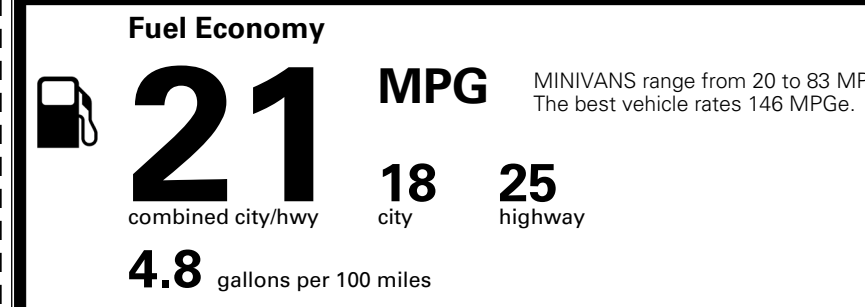

10 Year/100,000 Mile Limited Powertrain Warranty
5 Year/60,000 Mile Limited Basic Warranty
5 Year/60,000 Mile Roadside Assistance

MANUFACTURER'S SUGGESTED RETAIL PRICE ▶

COMPARE EX FEATURES

Added to/in place of standard LXS features
- 19" Machine Finished Alloy Wheels
- Smart Power Liftgate
- Roof Rails
- Power Folding Outside Mirrors
- Memory Driver's Seat & Outside Mirrors
- Power Front Passenger Seat
- Passenger View & Passenger Talk
- Wireless Phone Charger
- 2nd & 3rd Row Sunshades

ADDITIONAL INSTALLED EQUIPMENT:
(In addition to or in place of standard features)
Ivory Silver Paint
Carpeted Floor Mats (8-Passenger)

$ 41,590.00

Included
Included
Included
Included
Included
Included
Included
Included
Included

$495.00
$285.00

MSRP INCLUDING OPTIONS

$ 42,370.00

INLAND FREIGHT AND HANDLING

$ 1,545.00

TOTAL MANUFACTURER'S SUGGESTED RETAIL PRICE ▶

$ 43,915.00

TOTAL ADDITIONAL WEIGHT: 11.4

*Additional terms and conditions apply.
**Kia Connect may be currently unavailable for some Model Year 2022 and newer vehicles sold or purchased in Massachusetts; please see owners.kia.com for more information.
NOTE: When you purchase this vehicle, Kia America, Inc. collects personal information you provide to the dealership. For information on our collection and use of personal information and your rights, please see our Privacy Policy on www.kia.com.

EPA DOT Fuel Economy and Environment