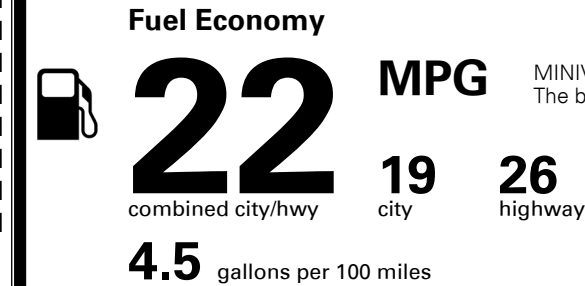

EPA DOT Fuel Economy and Environment

Gasoline Vehicle

MINIVANS range from 20 to 48 MPG. The best vehicle rates 140 MPGe.

You spend
$2,500
more in fuel costs
over 5 years
compared to the
average new vehicle.

Annual fuel cost
$2,450