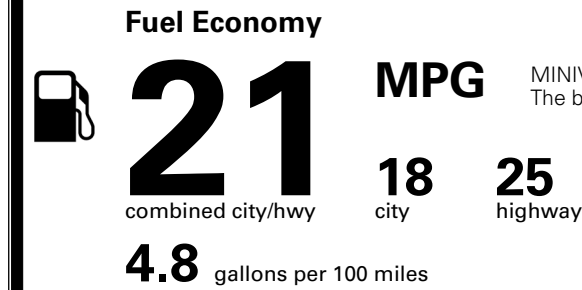

\$ 52,315.00

\$ 1,545.00

\$ 53,860.00

EPA DOT Fuel Economy and Environment

Gasoline Vehicle

You spend **\$3,250** more in fuel costs over 5 years compared to the average new vehicle.

Annual fuel cost **\$2,350**