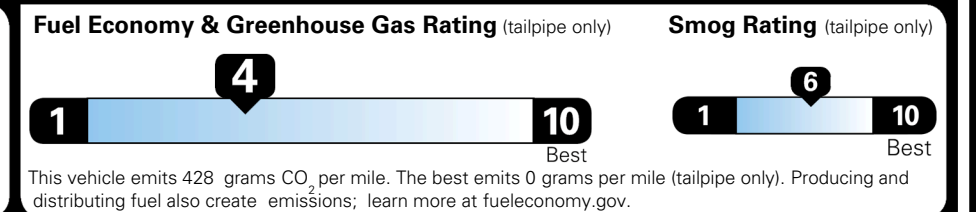

\$ 52,315.00

\$ 1,545.00

\$ 53,860.00

EPA DOT Fuel Economy and Environment

Gasoline Vehicle

You spend **\$3,250** more in fuel costs over 5 years compared to the average new vehicle.

Annual fuel cost **\$2,350**