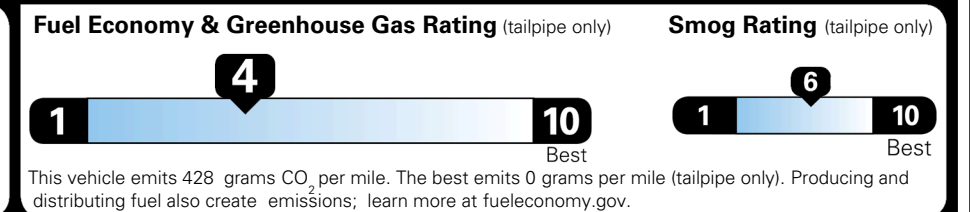

Actual results will vary for many reasons, including driving conditions and how you drive and maintain your vehicle. The average new vehicle gets 29 MPG and costs $8,500 to fuel over 5 years. Cost estimates are based on 15,000 miles per year at $ 3.30 per gallon. MPGe is miles per gasoline gallon equivalent. Vehicle emissions are a significant cause of climate change and smog.

fueleconomy.gov
Calculate personalized estimates and compare vehicles

Smartphone QR Code

GOVERNMENT 5-STAR SAFETY RATINGS

Overall Vehicle Score	Not Rated
Based on the combined rating of frontal, side and rollover. Should ONLY be compared to other vehicles of similar size and weight.	
Frontal	Driver ★ ★ ★ ★ ★
Crash	Passenger ★ ★ ★ ★
Based on the risk of injury in a frontal impact. Should ONLY be compared to other vehicles of similar size and weight.	
Side	Front seat Not Rated
Crash	Rear seat Not Rated
Star ratings based on the risk of injury in a side impact.	
Rollover	★ ★ ★ ★
Star ratings based on the risk of rollover in a single-vehicle crash.	

PARTS CONTENT INFORMATION

FOR VEHICLES IN THIS CAR LINE U.S./CANADIAN PARTS CONTENT: 2 %

MAJOR SOURCES OF FOREIGN PARTS: KOREA: 95%

NOTE: PARTS CONTENT DOES NOT INCLUDE FINAL ASSEMBLY, DISTRIBUTION, OR OTHER NON-PARTS COSTS.

FOR THIS VEHICLE FINAL ASSEMBLY POINT: GWANGMYEONG, KOREA

COUNTRY OF ORIGIN ENGINE (MOTOR): KOREA

TRANSMISSION: KOREA

*Additional terms and conditions apply.
**Kia Connect may be currently unavailable for some Model Year 2022 and newer vehicles sold or purchased in Massachusetts; please see owners.kia.com for more information.
NOTE: When you purchase this vehicle, Kia America, Inc. collects personal information you provide to the dealership. For information on our collection and use of personal information and your rights, please see our Privacy Policy on www.kia.com.

TOTAL ADDITIONAL WEIGHT: 16.7

Star ratings range from 1 to 5 stars (★★★★★) with 5 being the highest.
Source: National Highway Traffic Safety Administration (NHTSA).
www.safercar.gov or 1-888-327-4236

Manufacturer's suggested retail price includes Manufacturer's recommended pre-delivery service. License and title fees, state and local taxes and other dealer installed options and accessories are not included in the manufacturer's suggested retail price.