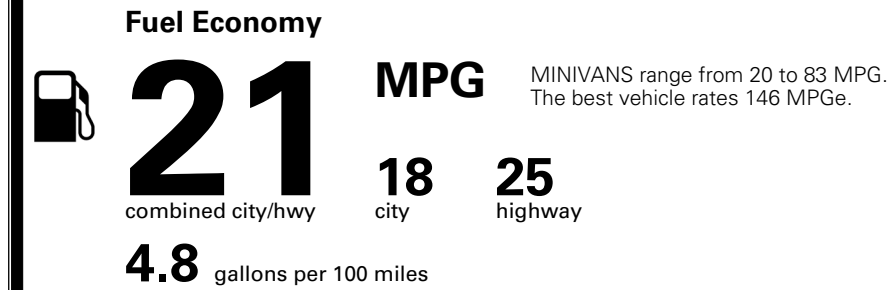

MSRP INCLUDING OPTIONS \$ 52,315.00

INLAND FREIGHT AND HANDLING \$ 1,545.00

TOTAL MANUFACTURER'S SUGGESTED RETAIL PRICE ▶ \$ 53,860.00

\$ 51,490.00

EPA DOT Fuel Economy and Environment

Gasoline Vehicle

You spend \$3,250 more in fuel costs over 5 years compared to the average new vehicle.