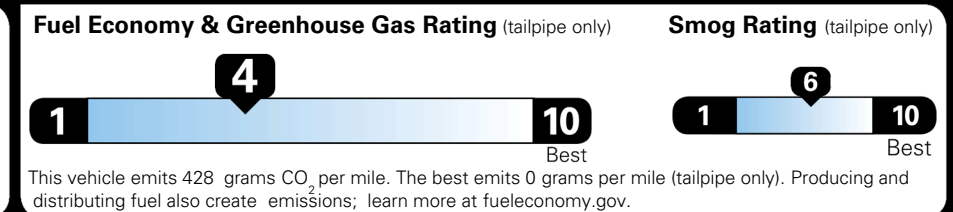

EPA DOT Fuel Economy and Environment

Gasoline Vehicle

You spend
\$3,250
 more in fuel costs
 over 5 years
 compared to the
 average new vehicle.

Annual fuel cost
\$2,350

Actual results will vary for many reasons, including driving conditions and how you drive and maintain your vehicle. The average new vehicle gets 29 MPG and costs \$8,500 to fuel over 5 years. Cost estimates are based on 15,000 miles per year at \$ 3.30 per gallon. MPGe is miles per gasoline gallon equivalent. Vehicle emissions are a significant cause of climate change and smog.