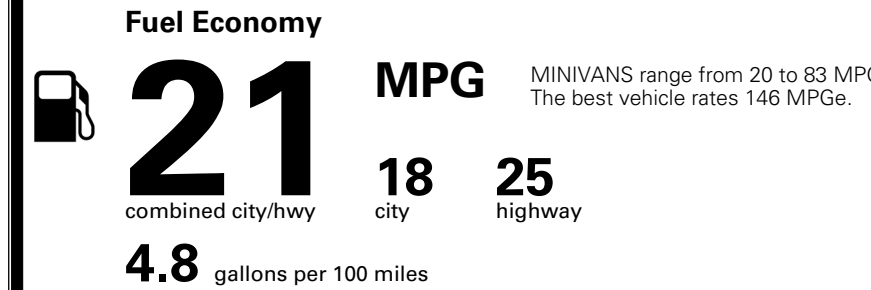

$ 51,490.00

COMPARE SX PRESTIGE FEATURES

Added to/in place of standard SX features

- Dark Edition Alloy Wheels
- Dark Exterior Accents
- LED Projector Headlights
- LED Rear Combination Lights
- Leather Seat Trim
- Head-Up Display
- Bose Premium Audio System
- Heated Steering Wheel
- Digital Rear View Mirror w/ HomeLink™

Included
Included
Included
Included
Included
Included
Included
Included
Included

ADDITIONAL INSTALLED EQUIPMENT: (In addition to or in place of standard features)

- Ceramic Silver Paint
- SX Prestige Seat Package
- 7-Passenger Seating
- 2nd Row Power Seats w/Leg Support
- Heated and Ventilated 2nd-Row Seats
- Ambient Lighting and Glossy Interior Trim
- All Weather Floor Mats, Luxury

$495.00
Included

$315.00

MSRP INCLUDING OPTIONS

$ 52,300.00

INLAND FREIGHT AND HANDLING

$ 1,545.00

TOTAL MANUFACTURER'S SUGGESTED RETAIL PRICE ▶

$ 53,845.00

TOTAL ADDITIONAL WEIGHT: 10.1

*Additional terms and conditions apply.
**Kia Connect may be currently unavailable for some Model Year 2022 and newer vehicles sold or purchased in Massachusetts; please see owners.kia.com for more information.
NOTE: When you purchase this vehicle, Kia America, Inc. collects personal information you provide to the dealership. For information on our collection and use of personal information and your rights, please see our Privacy Policy on www.kia.com.

EPA DOT Fuel Economy and Environment

Gasoline Vehicle

You spend
$3,250
more in fuel costs
over 5 years
compared to the
average new vehicle.

Annual fuel cost
$2,350