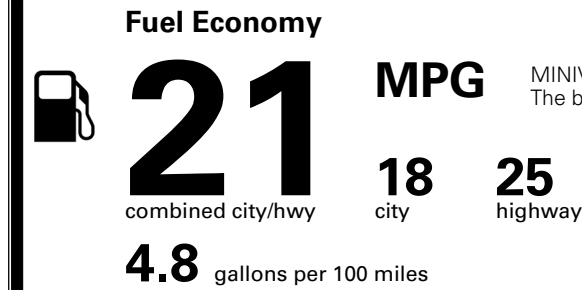

### TOTAL MANUFACTURER'S SUGGESTED RETAIL PRICE ▶

\$ 56,540.00

TOTAL ADDITIONAL WEIGHT: 17.5

\*Additional terms and conditions apply.

\*\*Kia Connect may be currently unavailable for some Model Year 2022 and newer vehicles sold or purchased in Massachusetts; please see owners.kia.com for more information.

### EPA DOT Fuel Economy and Environment

Gasoline Vehicle

MINIVANS range from 20 to 83 MPG. The best vehicle rates 146 MPGe.

You spend  
**\$3,250**  
 more in fuel costs  
 over 5 years  
 compared to the  
 average new vehicle.