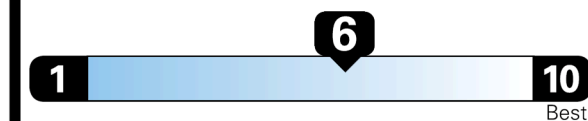

EPA DOT Fuel Economy and Environment

Gasoline Vehicle

Fuel Economy

32 MPG
combined city/hwy

34 MPG
city

31 MPG
highway

3.1 gallons per 100 miles

MINIVANS range from 20 to 83 MPG. The best vehicle rates 146 MPGe.

You save $750
in fuel costs over 5 years compared to the average new vehicle.

Annual fuel cost $1,550

Fuel Economy & Greenhouse Gas Rating (tailpipe only)