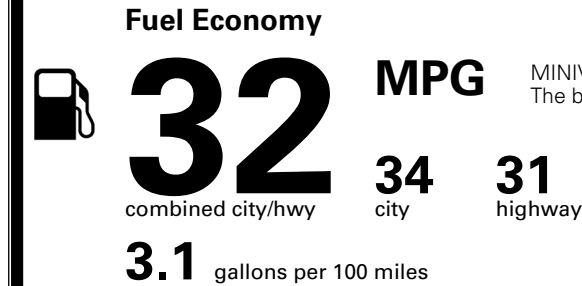

\$495.00
 \$285.00
 \$80.00

MSRP INCLUDING OPTIONS

\$ 54,350.00

INLAND FREIGHT AND HANDLING

\$ 1,545.00

TOTAL MANUFACTURER'S SUGGESTED RETAIL PRICE ▶

\$ 55,895.00

TOTAL ADDITIONAL WEIGHT: 10.8

EPA DOT Fuel Economy and Environment

Gasoline Vehicle

MINIVANS range from 20 to 83 MPG. The best vehicle rates 146 MPGe.

You save \$750
 in fuel costs over 5 years compared to the average new vehicle.

Annual fuel cost
\$1,550