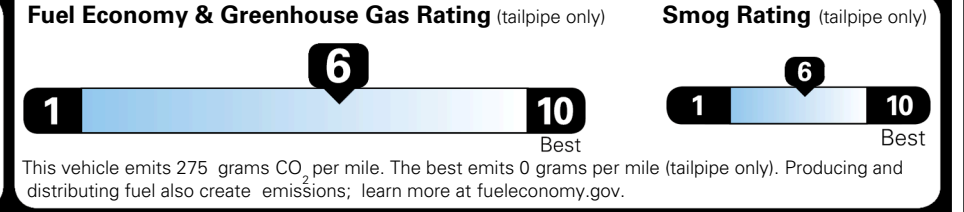

TOTAL ADDITIONAL WEIGHT: 10.1

EPA DOT Fuel Economy and Environment

Gasoline Vehicle

You save \$750
 in fuel costs over 5 years compared to the average new vehicle.

Annual fuel cost \$1,550

Actual results will vary for many reasons, including driving conditions and how you drive and maintain your vehicle. The average new vehicle gets 29 MPG and costs \$8,500 to fuel over 5 years. Cost estimates are based on 15,000 miles per year at \$ 3.30 per gallon. MPGe is miles per gasoline gallon equivalent. Vehicle emissions are a significant cause of climate change and smog.