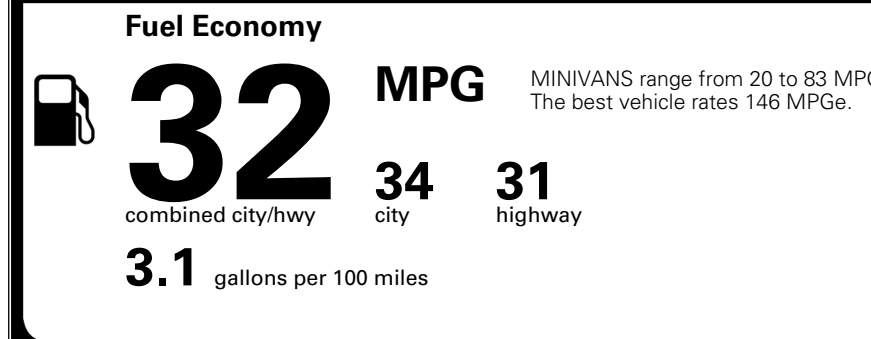

\$495.00
 Included

\$315.00

MSRP INCLUDING OPTIONS

\$ 54,300.00

INLAND FREIGHT AND HANDLING

\$ 1,545.00

TOTAL MANUFACTURER'S SUGGESTED RETAIL PRICE ▶

\$ 55,845.00

TOTAL ADDITIONAL WEIGHT: 10.1

EPA DOT Fuel Economy and Environment

Gasoline Vehicle

You save \$750
 in fuel costs over 5 years compared to the average new vehicle.

Annual fuel cost \$1,550

Actual results will vary for many reasons, including driving conditions and how you drive and maintain your vehicle. The average new vehicle gets 29 MPG and costs \$8,500 to fuel over 5 years. Cost estimates are based on 15,000 miles per year at \$ 3.30 per gallon. MPGe is miles per gasoline gallon equivalent. Vehicle emissions are a significant cause of climate change and smog.