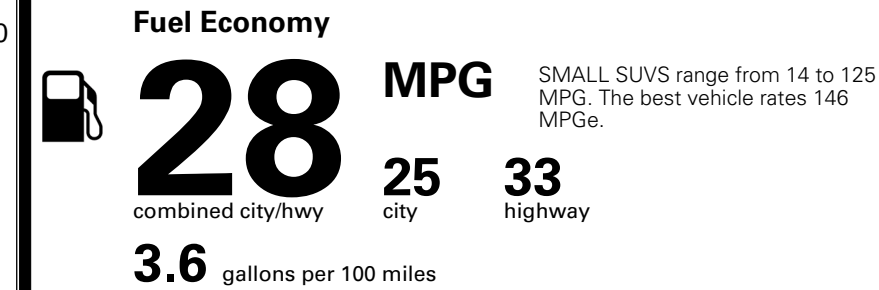

MSRP INCLUDING OPTIONS \$ 29,010.00

INLAND FREIGHT AND HANDLING \$ 1,495.00

TOTAL MANUFACTURER'S SUGGESTED RETAIL PRICE ▶ \$ 30,505.00

TOTAL ADDITIONAL WEIGHT: 4.4

EPA DOT Fuel Economy and Environment

Gasoline Vehicle