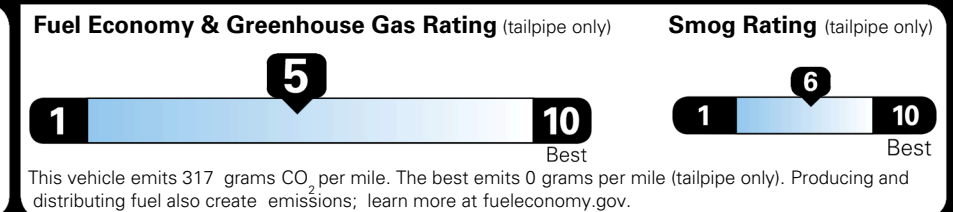

Actual results will vary for many reasons, including driving conditions and how you drive and maintain your vehicle. The average new vehicle gets 29 MPG and costs $8,500 to fuel over 5 years. Cost estimates are based on 15,000 miles per year at $ 3.30 per gallon. MPGe is miles per gasoline gallon equivalent. Vehicle emissions are a significant cause of climate change and smog.

fueleconomy.gov
Calculate personalized estimates and compare vehicles

Smartphone QR Code

GOVERNMENT 5-STAR SAFETY RATINGS

Overall Vehicle Score ★ ★ ★ ★ ★

Based on the combined rating of frontal, side and rollover. Should ONLY be compared to other vehicles of similar size and weight.

Frontal	Driver	★ ★ ★ ★ ★
Crash	Passenger	★ ★ ★ ★ ★
Based on the risk of injury in a frontal impact. Should ONLY be compared to other vehicles of similar size and weight.		
Side	Front seat	★ ★ ★ ★ ★
Crash	Rear seat	★ ★ ★ ★ ★
Star ratings based on the risk of injury in a side impact.		
Rollover		★ ★ ★ ★ ★
Star ratings based on the risk of rollover in a single-vehicle crash.		

PARTS CONTENT INFORMATION

FOR VEHICLES IN THIS CAR LINE U.S./CANADIAN PARTS CONTENT: 0 %

MAJOR SOURCES OF FOREIGN PARTS: KOREA: 95%

NOTE: PARTS CONTENT DOES NOT INCLUDE FINAL ASSEMBLY, DISTRIBUTION, OR OTHER NON-PARTS COSTS.

FOR THIS VEHICLE FINAL ASSEMBLY POINT: GWANGJU, KOREA

COUNTRY OF ORIGIN ENGINE (MOTOR): KOREA

TRANSMISSION: KOREA

*Additional terms and conditions apply.
**Kia Connect may be currently unavailable for some Model Year 2022 and newer vehicles sold or purchased in Massachusetts; please see owners.kia.com for more information.
NOTE: When you purchase this vehicle, Kia America, Inc. collects personal information you provide to the dealership. For information on our collection and use of personal information and your rights, please see our Privacy Policy on www.kia.com.

Star ratings range from 1 to 5 stars (★★★★★) with 5 being the highest.
Source: National Highway Traffic Safety Administration (NHTSA).
www.safercar.gov or 1-888-327-4236

Manufacturer's suggested retail price includes Manufacturer's recommended pre-delivery service. License and title fees, state and local taxes and other dealer installed options and accessories are not included in the manufacturer's suggested retail price.