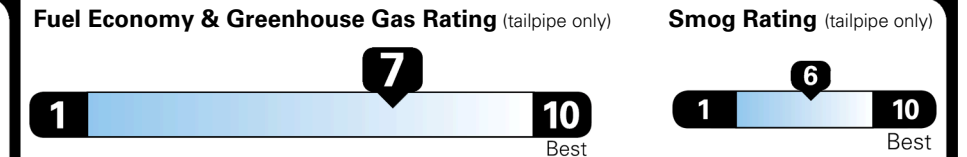

This vehicle emits 215 grams CO₂ per mile. The best emits 0 grams per mile (tailpipe only). Producing and distributing fuel also create emissions; learn more at fueleconomy.gov.

Actual results will vary for many reasons, including driving conditions and how you drive and maintain your vehicle. The average new vehicle gets 29 MPG and costs $8,000 to fuel over 5 years. Cost estimates are based on 15,000 miles per year at $ 3.10 per gallon. MPGe is miles per gasoline gallon equivalent. Vehicle emissions are a significant cause of climate change and smog.

fueleconomy.gov

Calculate personalized estimates and compare vehicles

GOVERNMENT 5-STAR SAFETY RATINGS

Overall Vehicle Score Not Rated

Based on the combined rating of frontal, side and rollover. Should ONLY be compared to other vehicles of similar size and weight.

Frontal Driver Not Rated

Crash Passenger Not Rated

Based on the risk of injury in a frontal impact. Should ONLY be compared to other vehicles of similar size and weight.

Side Front seat Not Rated

Crash Rear seat Not Rated

Star ratings based on the risk of injury in a side impact.

Rollover Not Rated

Star ratings based on the risk of rollover in a single-vehicle crash.

Star ratings range from 1 to 5 stars (★★★★★) with 5 being the highest.

Source: National Highway Traffic Safety Administration (NHTSA).

www.safercar.gov or 1-888-327-4236

Manufacturer's suggested retail price includes Manufacturer's recommended pre-delivery service. License and title fees, state and local taxes and other dealer installed options and accessories are not included in the manufacturer's suggested retail price.

PARTS CONTENT INFORMATION

FOR VEHICLES IN THIS CAR LINE U.S./CANADIAN PARTS CONTENT: 0 %

MAJOR SOURCES OF FOREIGN PARTS: KOREA: 95%

NOTE: PARTS CONTENT DOES NOT INCLUDE FINAL ASSEMBLY, DISTRIBUTION, OR OTHER NON-PARTS COSTS.

FOR THIS VEHICLE FINAL ASSEMBLY POINT: GWANGJU, KOREA

COUNTRY OF ORIGIN

ENGINE (MOTOR): KOREA

TRANSMISSION: KOREA