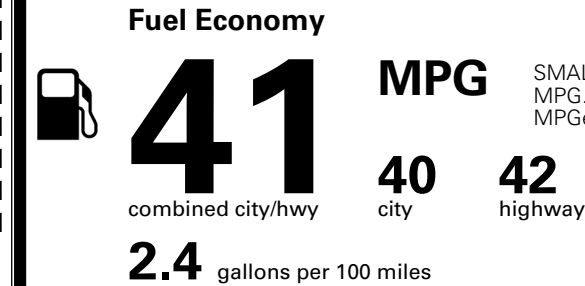

\$ 31,490.00

INLAND FREIGHT AND HANDLING

\$ 1,495.00

TOTAL MANUFACTURER'S SUGGESTED RETAIL PRICE ►

\$ 32,985.00

TOTAL ADDITIONAL WEIGHT: 6.7

*Additional terms and conditions apply.

**Kia Connect may be currently unavailable for some Model Year 2022 and newer vehicles sold or purchased in Massachusetts; please see owners.kia.com for more information.

EPA DOT Fuel Economy and Environment

Gasoline Vehicle

SMALL SUVs range from 14 to 138 MPG. The best vehicle rates 146 MPGe.

You save
\$2,250
 in fuel costs
 over 5 years
 compared to the
 average new vehicle.