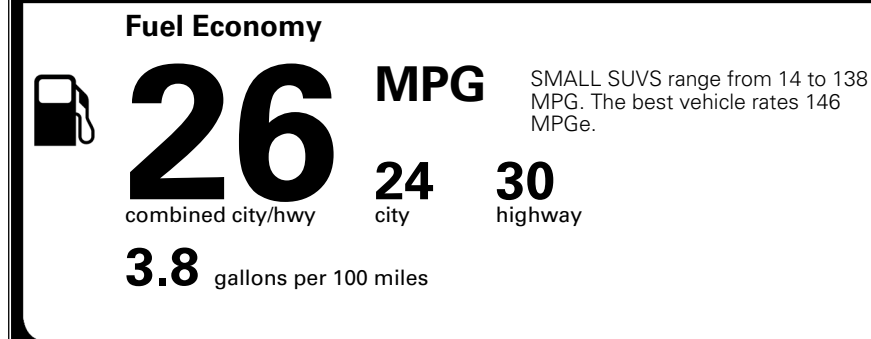

EPA DOT Fuel Economy and Environment

Gasoline Vehicle

You spend **$1,000** more in fuel costs over 5 years compared to the average new vehicle.

Annual fuel cost **$1,900**