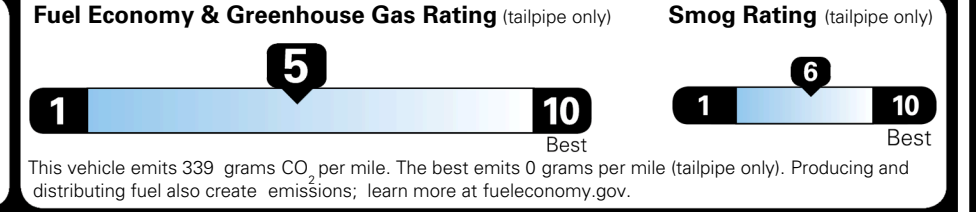

EPA DOT Fuel Economy and Environment

Gasoline Vehicle

You spend **\$1,000** more in fuel costs over 5 years compared to the average new vehicle.

Annual fuel cost **\$1,900**

Actual results will vary for many reasons, including driving conditions and how you drive and maintain your vehicle. The average new vehicle gets 29 MPG and costs \$8,500 to fuel over 5 years. Cost estimates are based on 15,000 miles per year at \$ 3.30 per gallon. MPGe is miles per gasoline gallon equivalent. Vehicle emissions are a significant cause of climate change and smog.