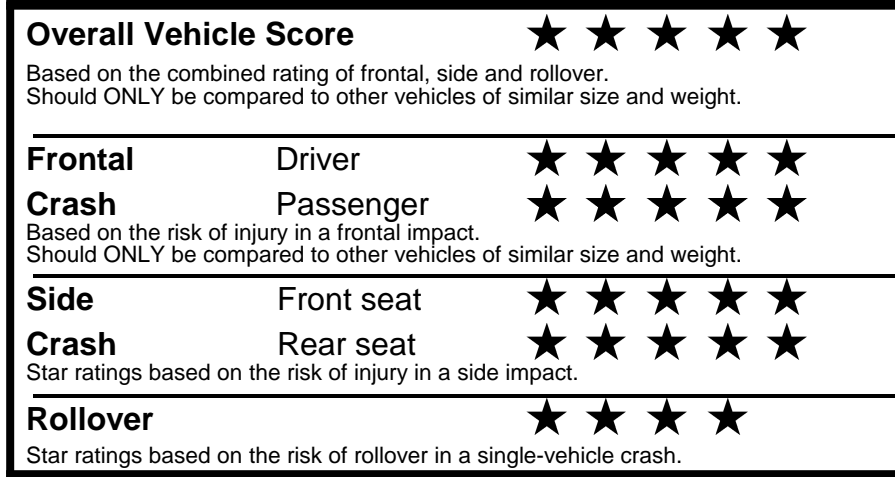

fueleconomy.gov
 Calculate personalized estimates and compare vehicles

Smartphone QR Code

GOVERNMENT 5-STAR SAFETY RATINGS

Star ratings range from 1 to 5 stars (★★★★★) with 5 being the highest.
 Source: National Highway Traffic Safety Administration (NHTSA).
www.safercar.gov or 1-888-327-4236