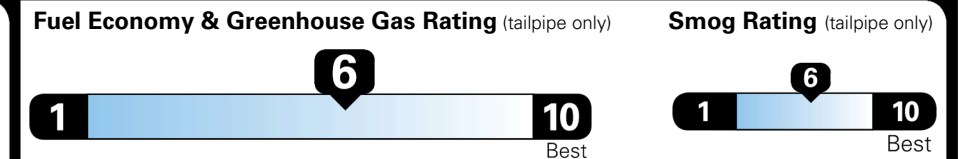

EPA DOT Fuel Economy and Environment

Gasoline Vehicle

You save
\$1,250
 in fuel costs
 over 5 years
 compared to the
 average new vehicle.

Annual fuel cost
\$1,450

This vehicle emits 264 grams CO₂ per mile. The best emits 0 grams per mile (tailpipe only). Producing and distributing fuel also create emissions; learn more at fueleconomy.gov.