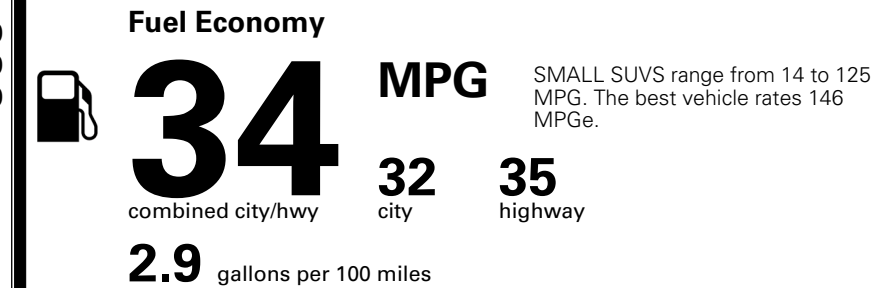

EXTERIOR

19" Alloy Wheels
Smart Power Liftgate
LED Projector Headlights w/ Auto-On/Off
LED Positioning Lights, LED Fog Lights, LED DRLs
Power Adj. Heated Outside Mirrors w/LED Turn Signals
Towing Package Pre-Wiring
Roof Rails
Compact Spare Tire

WARRANTY

10 Year/100,000 Mile Limited Powertrain Warranty
10 Year/100,000 Mile Limited Battery Warranty
5 Year/60,000 Mile Limited Basic Warranty
5 Year/60,000 Mile Roadside Assistance

MANUFACTURER'S SUGGESTED RETAIL PRICE ▶

$ 40,690.00

ADDITIONAL INSTALLED EQUIPMENT:
(In addition to or in place of standard features)
Carpeted Floor Mats $235.00
First Aid Kit, Small $45.00
Mud Guards $160.00

MSRP INCLUDING OPTIONS

$ 41,130.00

INLAND FREIGHT AND HANDLING

$ 1,495.00

TOTAL MANUFACTURER'S SUGGESTED RETAIL PRICE ▶

$ 42,625.00

TOTAL ADDITIONAL WEIGHT: 8.7

*Additional terms and conditions apply.

**Kia Connect may be currently unavailable for some Model Year 2022 and newer vehicles sold or purchased in Massachusetts; please see owners.kia.com for more information.

NOTE: When you purchase this vehicle, Kia America, Inc. collects personal information you provide to the dealership. For information on our collection and use of personal information and your rights, please see our Privacy Policy on www.kia.com.

EPA DOT Fuel Economy and Environment

Gasoline Vehicle

You save
$1,250
in fuel costs
over 5 years
compared to the
average new vehicle.

Annual fuel cost
$1,450